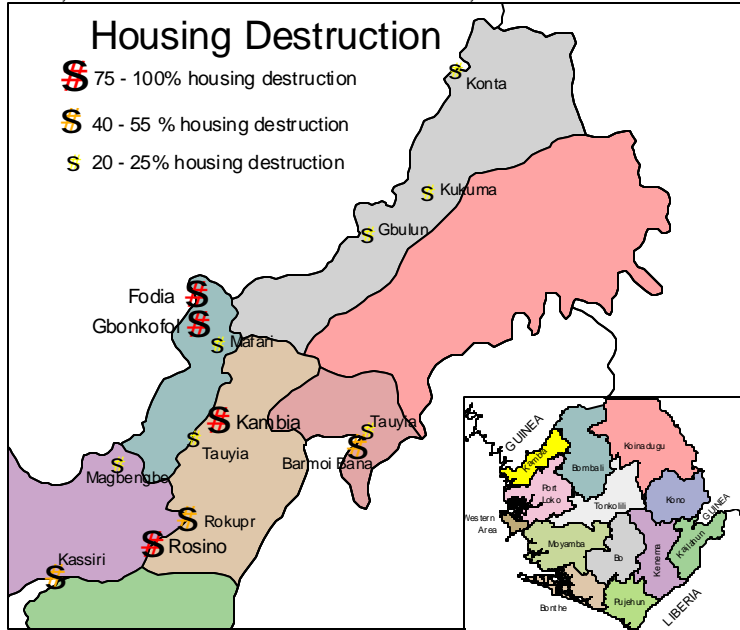

Kambia District Interagency Assessment - Damage Overview

04 July 2001

UNAMSIL - February 2001
Kambia Town - 75% housing destruction