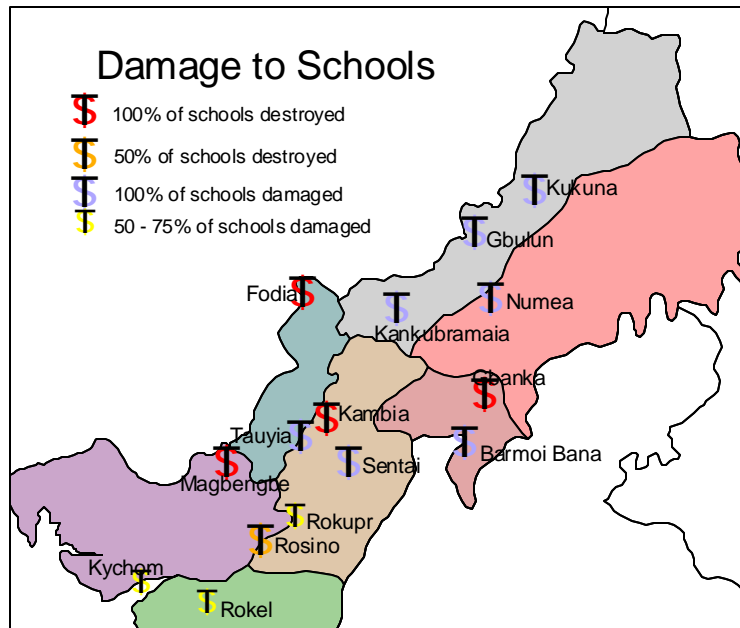

Data from the Interagency Assessment of 14 -15 June and Pre-Assessment of 08 June 2001