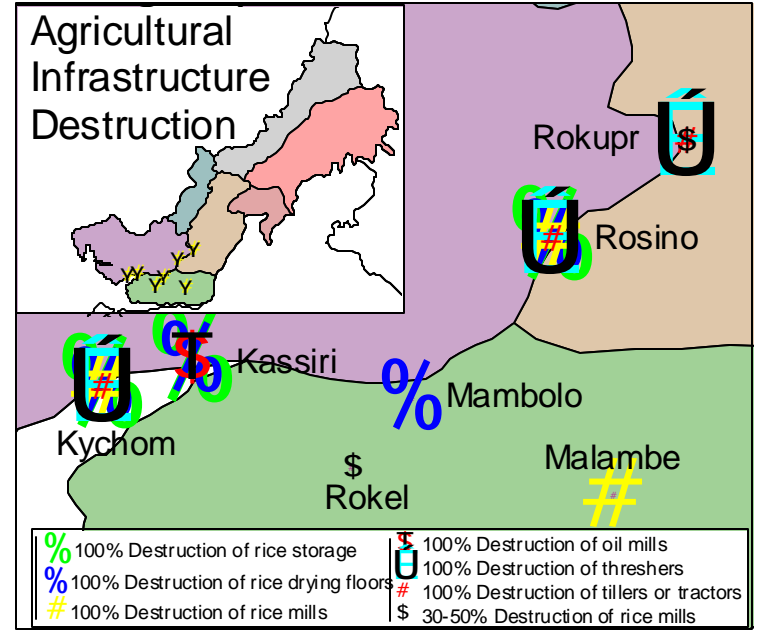

Data from the Interagency Assessment of 14 -15 June and Pre-Assessment of 08 June 2001