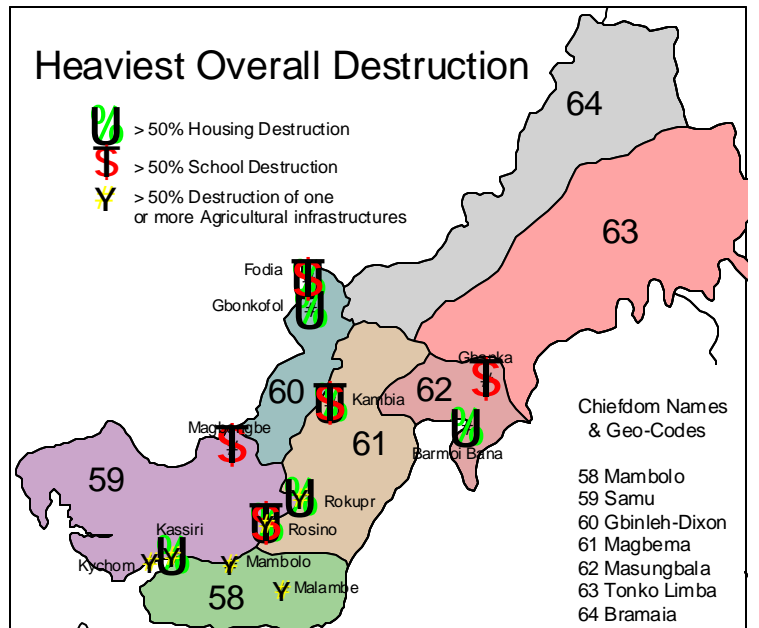

Data from the Interagency Assessment of 14 -15 June and Pre-Assessment of 08 June 2001