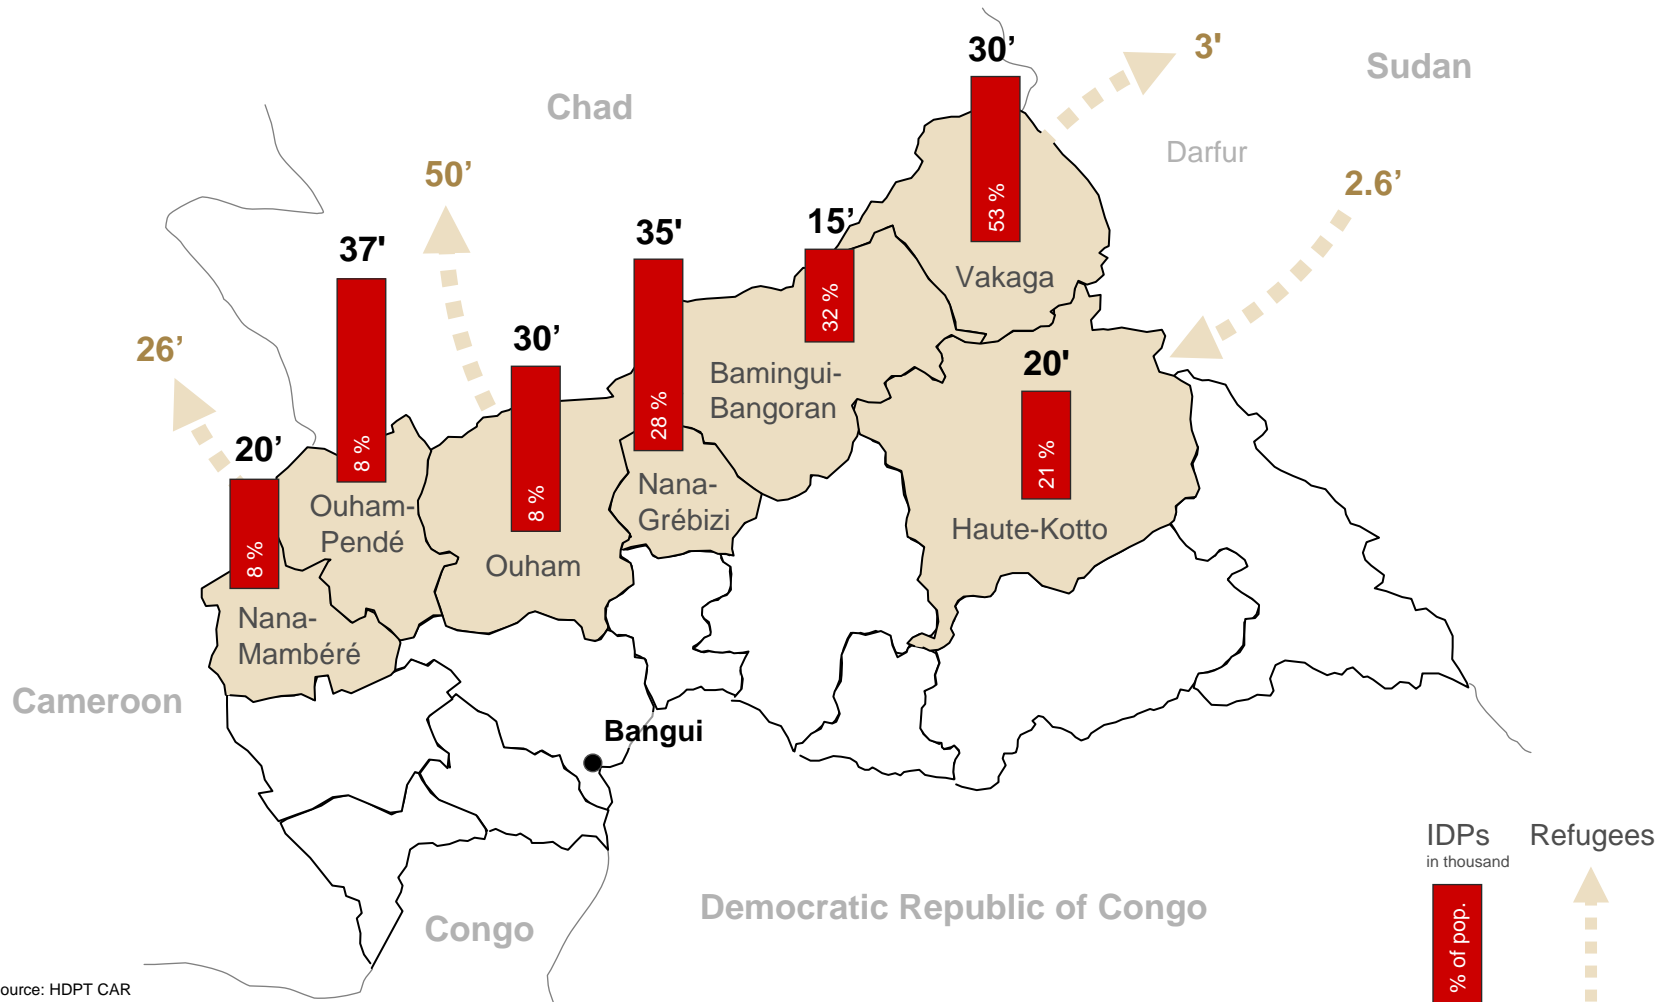

# Internal Displacement and Refugees

Source: HDPT CAR  
 \* Estimated 25,000 pastoralists have been displaced from their territory. Not shown here.