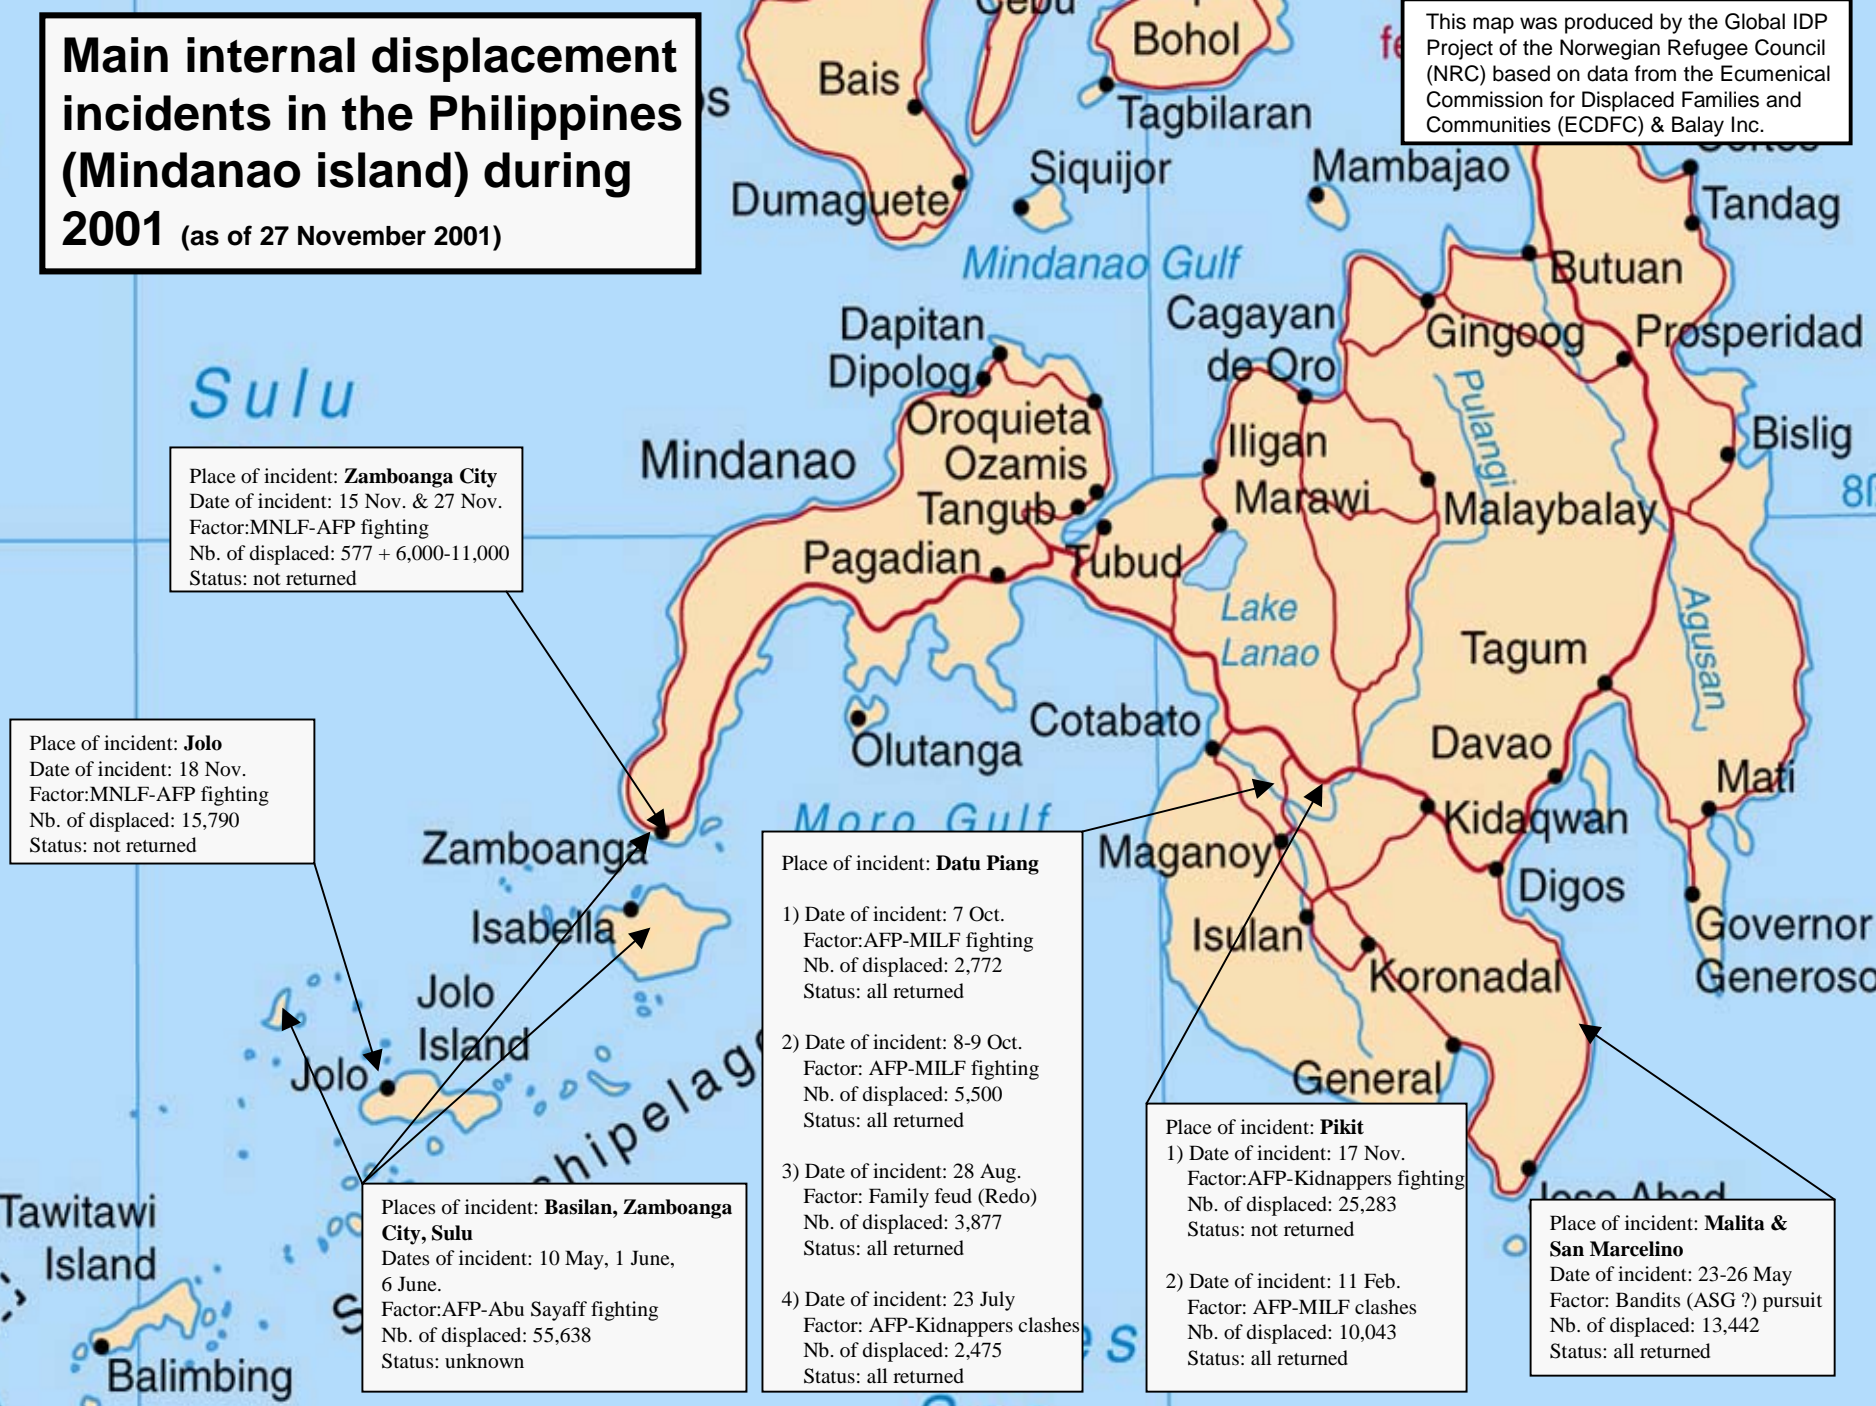

# Main internal displacement incidents in the Philippines (Mindanao island) during 2001 (as of 27 November 2001)

This map was produced by the Global IDP Project of the Norwegian Refugee Council (NRC) based on data from the Ecumenical Commission for Displaced Families and Communities (ECDFC) & Balay Inc.

Place of incident: **Zamboanga City**  
 Date of incident: 15 Nov. & 27 Nov.  
 Factor: MNLF-AFP fighting  
 Nb. of displaced: 577 + 6,000-11,000  
 Status: not returned

Place of incident: **Jolo**  
 Date of incident: 18 Nov.  
 Factor: MNLF-AFP fighting  
 Nb. of displaced: 15,790  
 Status: not returned

Places of incident: **Basilan, Zamboanga City, Sulu**  
 Dates of incident: 10 May, 1 June, 6 June.  
 Factor: AFP-Abu Sayaff fighting  
 Nb. of displaced: 55,638  
 Status: unknown

- Place of incident: **Datu Piang**
- 1) Date of incident: 7 Oct.  
 Factor: AFP-MILF fighting  
 Nb. of displaced: 2,772  
 Status: all returned
  - 2) Date of incident: 8-9 Oct.  
 Factor: AFP-MILF fighting  
 Nb. of displaced: 5,500  
 Status: all returned
  - 3) Date of incident: 28 Aug.  
 Factor: Family feud (Redo)  
 Nb. of displaced: 3,877  
 Status: all returned
  - 4) Date of incident: 23 July  
 Factor: AFP-Kidnappers clashes  
 Nb. of displaced: 2,475  
 Status: all returned

Place of incident: **Malita & San Marcelino**  
 Date of incident: 23-26 May  
 Factor: Bandits (ASG ?) pursuit  
 Nb. of displaced: 13,442  
 Status: all returned