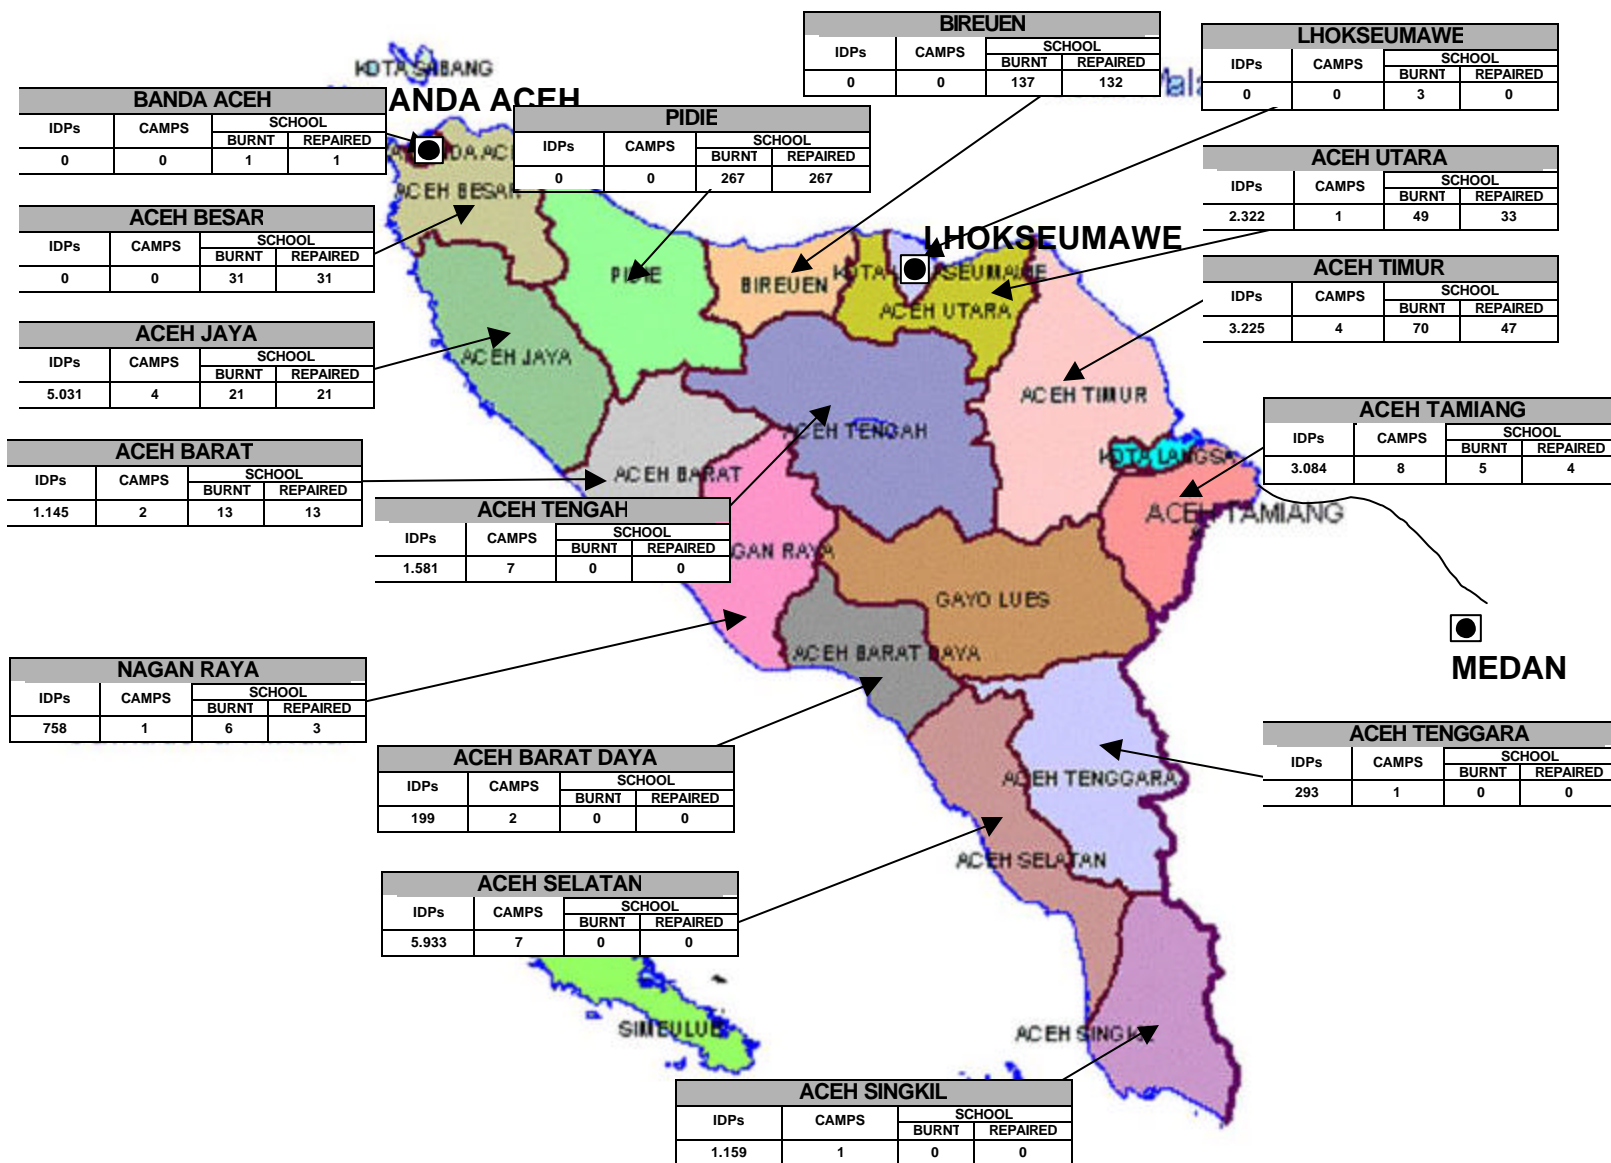

MAP OF IDPS, CAMPS AND BURNT SCHOOLS IN ACEH, INDONESIA

DATE : AUGUST 11, 2003

TOTAL CAMPS
38 LOCATION

TOTAL IDPs IN CAMPS
24.730 IDPs

TOTAL IDPs BACK
79.972 IDPs

GRANT TOTAL
104.702 IDPs

BURNT SCHOOL
603 UNIT

NOTE

KINDER GARTEN : **4**

ELEMENTARY SCHOOLS: **427**
MOSLEM El.Sch. : **65**

JUNIOR HIGH : **66**
MOSLEM JUNIOR H. : **14**

SENIOR HIGH : **18**
MOSLEM SENIOR H. : **8**

VOCATIONAL Sch. : **1**

REPAIRED SCHOOL
552 UNIT

Note:
Measurement that used:
- IDPs : IDPs
- Burnt Schools : UNIT
- Camps : UNIT

STOCK POINT

IOM Banda Aceh